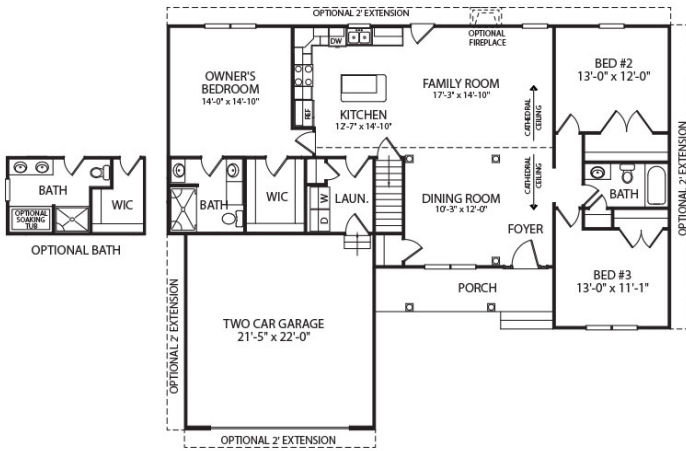

Northwood Floor Plans

Want to purchase this home?
(717) 632.9406

Scan to View
Home Listing