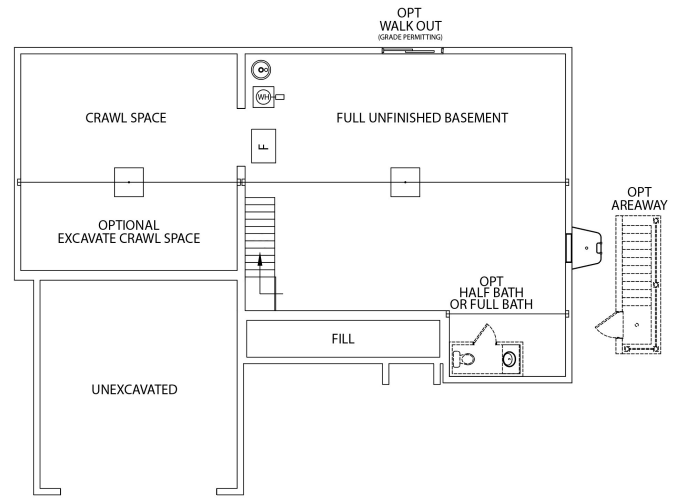

Northwood Floor Plans

Want to purchase this home?
(717) 632.9406

Scan to View
Home Listing